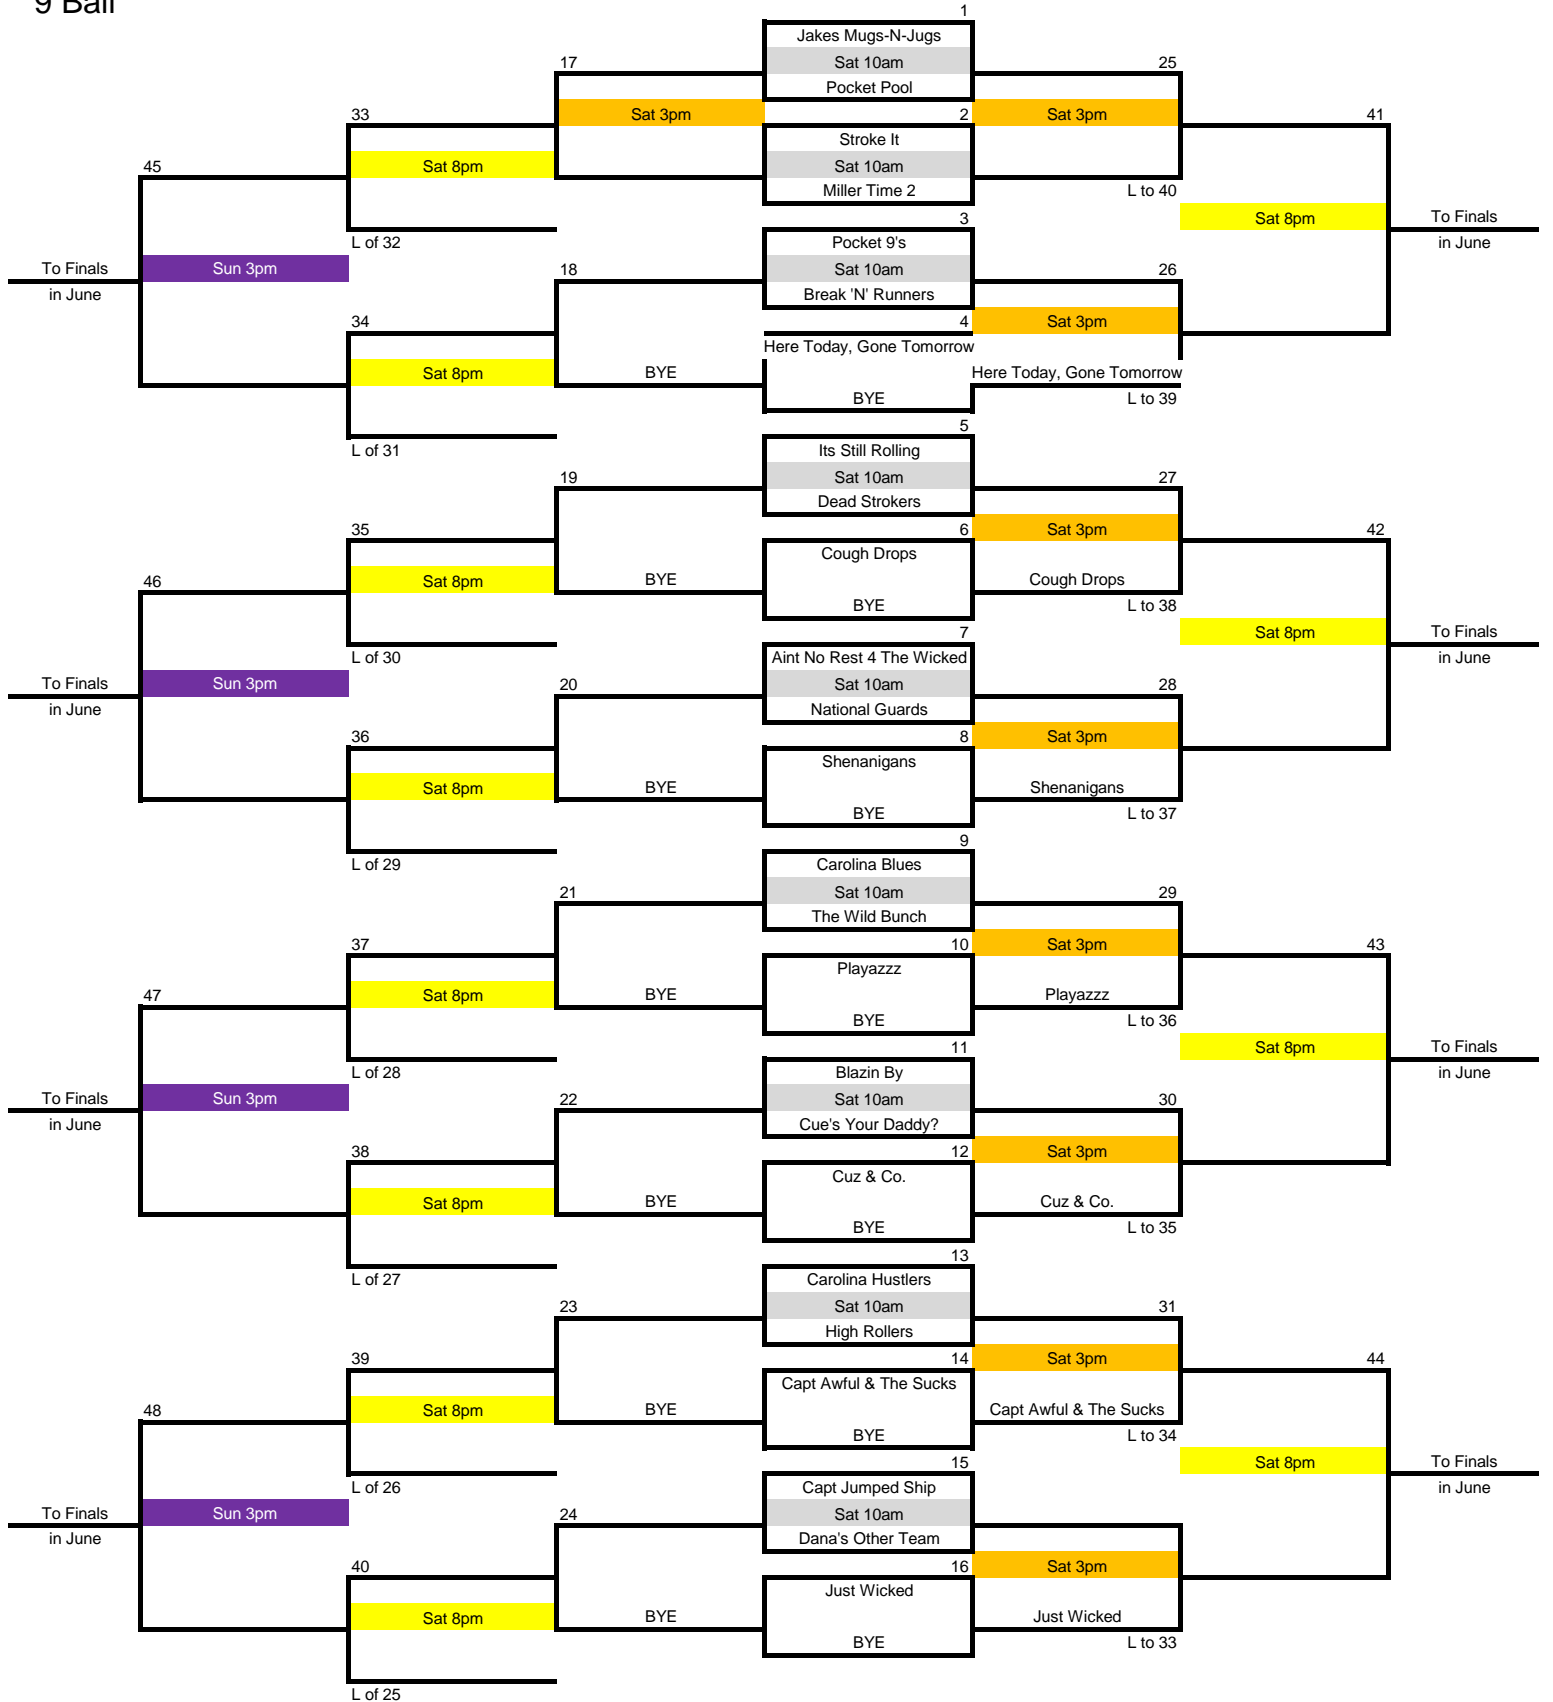

# 8 Ball

# 9 Ball

	Matches		
	8	9	tables
Fri 7pm	14	0	14
Sat 10am	1	9	10
Sat 3pm	2	9	11
Sat 8pm	0	12	12
Sun 10am	13	0	13
Sun 3pm	8	4	12
Sun 8pm	8	0	8
	46	34	80