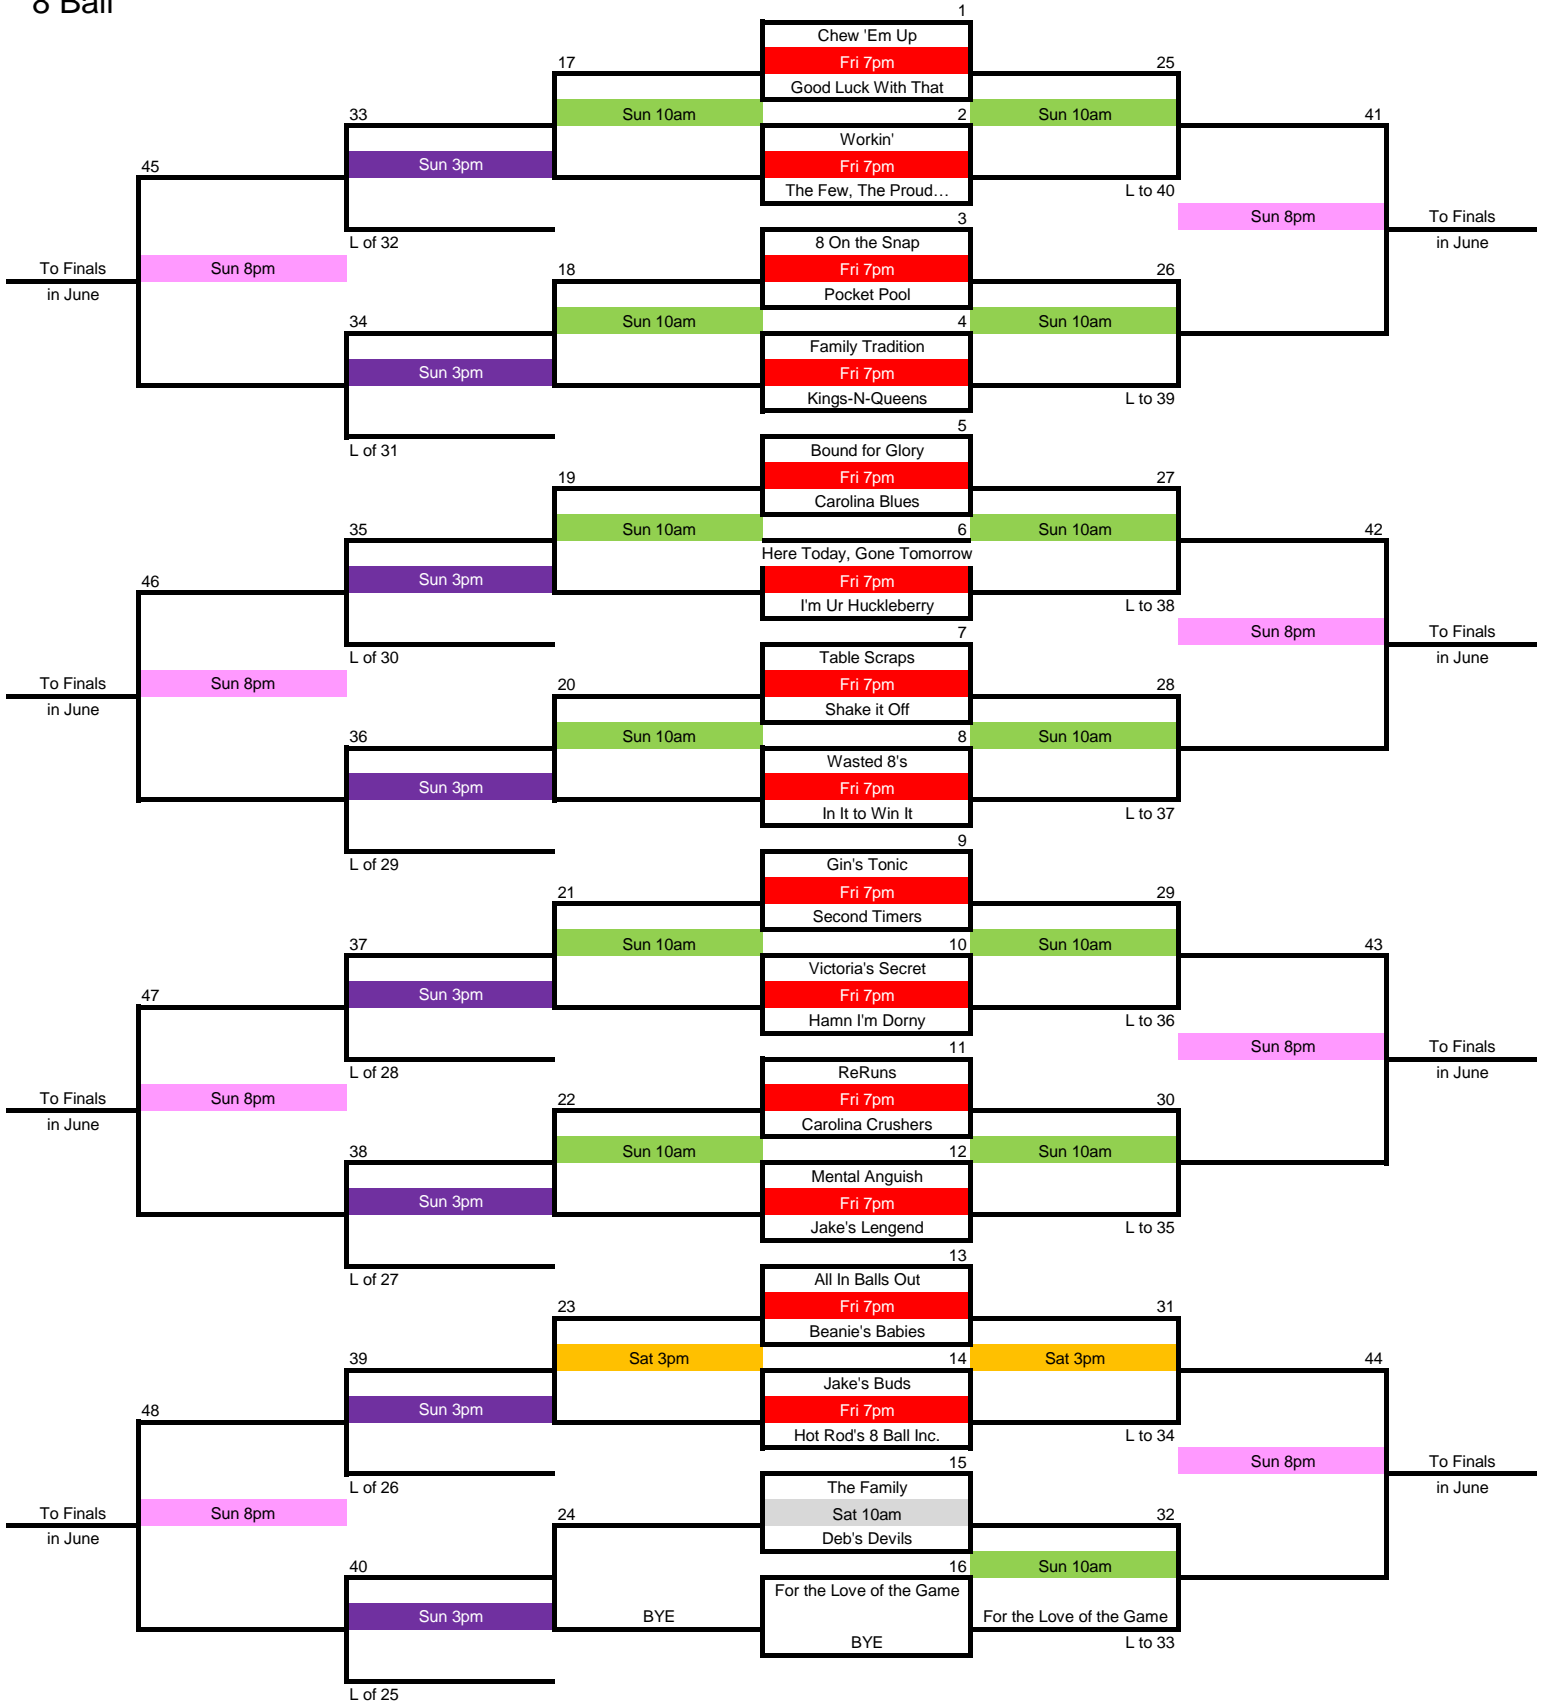

# 8 Ball

# 9 Ball

	Matches		
	8	9	tables
Fri 7pm	14	0	14
Sat 10am	1	9	10
Sat 3pm	2	9	11
Sat 8pm	0	12	12
Sun 10am	13	0	13
Sun 3pm	8	4	12
Sun 8pm	8	0	8
	46	34	80